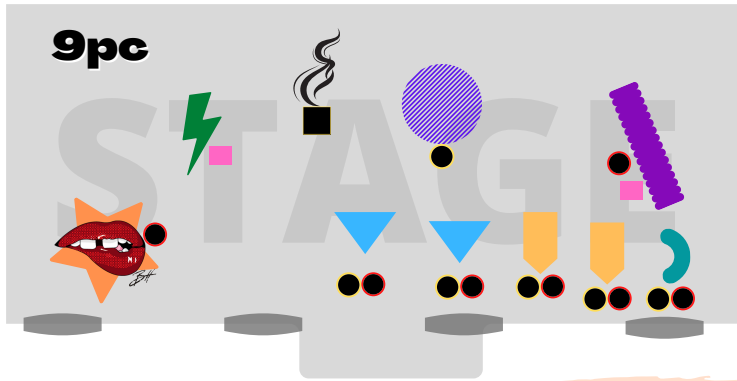

# STAGE RIDER

UPDATED  
AUGUST  
2022

MOVE HORNS TOWARDS BETTIS FOR MORE MUSICIANS ON STAGE.  
THEY WILL PLAY OUT INTO THE CROWD IN UNISON,  
AND WILL USE ONE OF THE ALREADY SET UP MICS FOR SOLOS + SINGING.  
\*SAME LINE UP REVERSED IF BETTIS IS STAGE LEFT.

- 7pc = drums, tuba, keys, 2 trumpets, 2 trombones
- 8pc = 7pc + bass
- 9pc = 8pc + saxophone
- 10pc = 9pc + guitar
- 11+pc = 10pc + additional horns

- Needed on Stage**
- \*Fog Machine - 1 Bucket of Ice & Outlet
  - \*Tall Boom Mic Stand by Drums
  - \*Bar Stool by Bass (if possible)
  - \*Stage Fans (if possible)