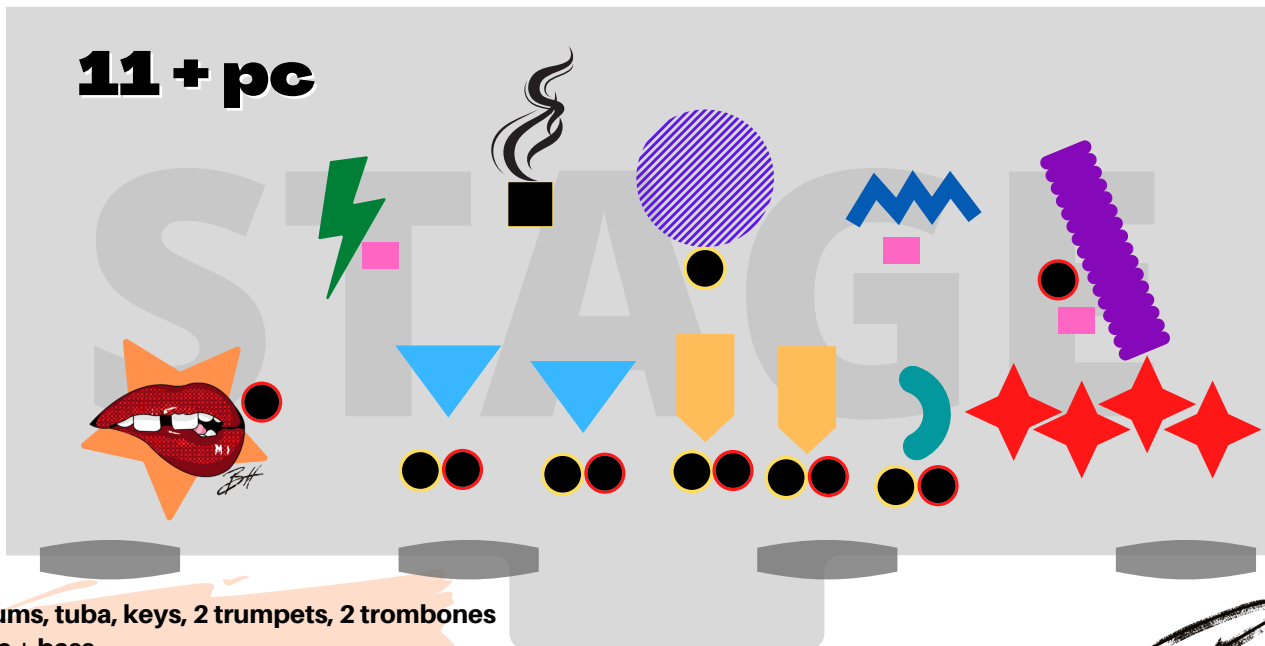

# STAGE RIDER

UPDATED  
AUGUST  
2022

MOVE HORNS TOWARDS BETTIS FOR MORE MUSICIANS ON STAGE.  
THEY WILL PLAY OUT INTO THE CROWD IN UNISON,  
AND WILL USE ONE OF THE ALREADY SET UP MICS FOR SOLOS + SINGING.  
\*SAME LINE UP REVERSED IF BETTIS IS STAGE LEFT.

- 7pc = drums, tuba, keys, 2 trumpets, 2 trombones
- 8pc = 7pc + bass
- 9pc = 8pc + saxophone
- 10pc = 9pc + guitar
- 11+pc = 10pc + additional horns

- Needed on Stage**
- \*Fog Machine - 1 Bucket of Ice & Outlet
  - \*Tall Boom Mic Stand by Drums
  - \*Bar Stool by Bass (if possible)
  - \*Stage Fans (if possible)