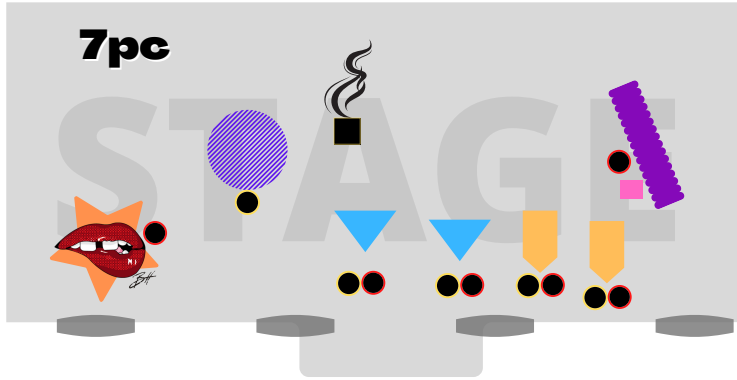

# STAGE RIDER

UPDATED  
AUGUST  
2022

MOVE HORNS TOWARDS BETTIS FOR MORE MUSICIANS ON STAGE.  
THEY WILL PLAY OUT INTO THE CROWD IN UNISON,  
AND WILL USE ONE OF THE ALREADY SET UP MICS FOR SOLOS + SINGING.  
\*SAME LINE UP REVERSED IF BETTIS IS STAGE LEFT.

- 7pc = drums, tuba, keys, 2 trumpets, 2 trombones
- 8pc = 7pc + bass
- 9pc = 8pc + saxophone
- 10pc = 9pc + guitar
- 11+pc = 10pc + additional horns

- Needed on Stage**
- \*Fog Machine - 1 Bucket of Ice & Outlet
  - \*Tall Boom Mic Stand by Drums
  - \*Bar Stool by Bass (if possible)
  - \*Stage Fans (if possible)