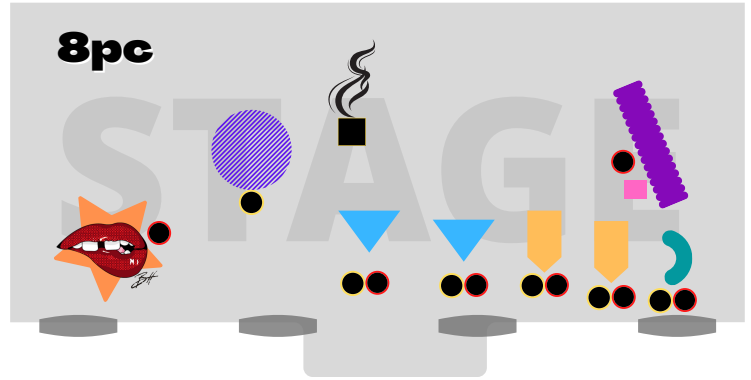

# STAGE RIDER

UPDATED  
AUGUST  
2022

MOVE HORNS TOWARDS BETTIS FOR MORE MUSICIANS ON STAGE.  
THEY WILL PLAY OUT INTO THE CROWD IN UNISON,  
AND WILL USE ONE OF THE ALREADY SET UP MICS FOR SOLOS + SINGING.  
\*SAME LINE UP REVERSED IF BETTIS IS STAGE LEFT.

- 7pc = drums, tuba, keys, 2 trumpets, 2 trombones
- 8pc = 7pc + bass
- 9pc = 8pc + saxophone
- 10pc = 9pc + guitar
- 11+pc = 10pc + additional horns

- Needed on Stage**
- \*Fog Machine - 1 Bucket of Ice & Outlet
  - \*Tall Boom Mic Stand by Drums
  - \*Bar Stool by Bass (if possible)
  - \*Stage Fans (if possible)